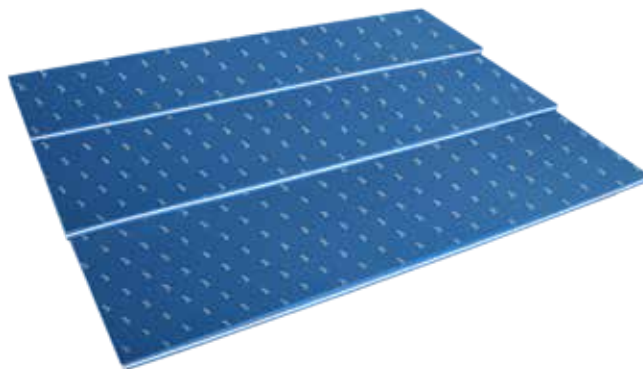

piscina

swimming - natation

Softee

3 CM THICKNESS FLOATING MAT

TAPIS 3 CM DE GROSSEUR

TAPIZ 200x150x3 cm - 200x100x3 cm - 200x50x3 cm

Composición: Espuma de célula cerrada.

Colores: Azul/blanco/azul, negro/blanco/negro y azul/blanco/rojo.

REFERENCIAS 200x150x3 cm:

Azul/Blanco/Azul: 99234.783.410

Negro/Blanco/Negro: 99234.787.410

Azul/Blanco/Rojo: 99234.749.410

REFERENCIAS 200x100x3 cm:

Azul/Blanco/Azul: 99236.783.409

Negro/Blanco/Negro: 99236.787.409

Azul/Blanco/Rojo: 99236.749.409

REFERENCIAS 200x50x3 cm:

Azul/Blanco/Azul: 99237.783.411

Negro/Blanco/Negro: 99237.787.411

Azul/Blanco/Rojo: 99237.749.411

Composition: Closed cell foam.
Colors: Blue/white/blue, black/white/blue, black and blue/white/red.