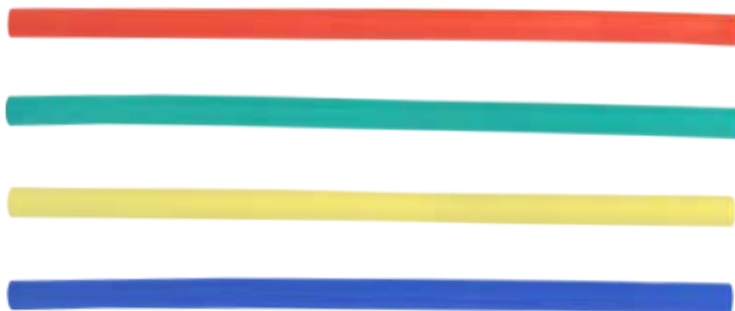

piscina
swimming - natation