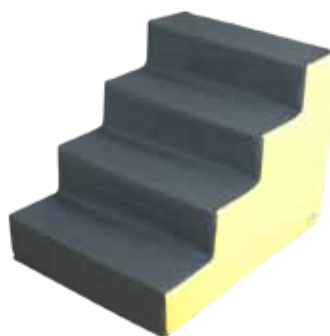

Colores: Azul/verde, amarillo/gris.

REFERENCIAS:

Azul/verde: 05085.B07.6

Amarillo/gris: 05085.B46.6

Dimensions: 80 x 60 x 60 cm.

Colours: blue/green, yellow/grey.

softee

SHORT LADDER