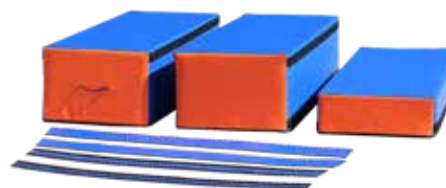

Softee®

FIGURE WORM

FIGURE VER

FIGURA GUSANO

Medidas: 64 x 25 x 80 cm.

Color: Blanco/rojo.

REF. 0509959

Dimensions: 64 x 25 x 80cm.

Colour: White/red.